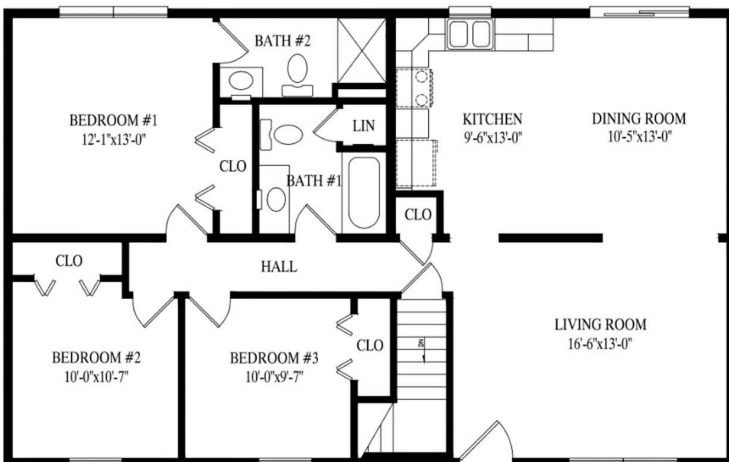

Breezewood Ranch
27'-6" x 44'

*Steps, Decks and/or Porches are Optional

Breezewood Ranch
1210 SF

\$156,254 Delivered and Set

*Revised 9/12/2022 Prices subject to change without notice

*Includes house, delivery, crane, lally columns and shingle roof