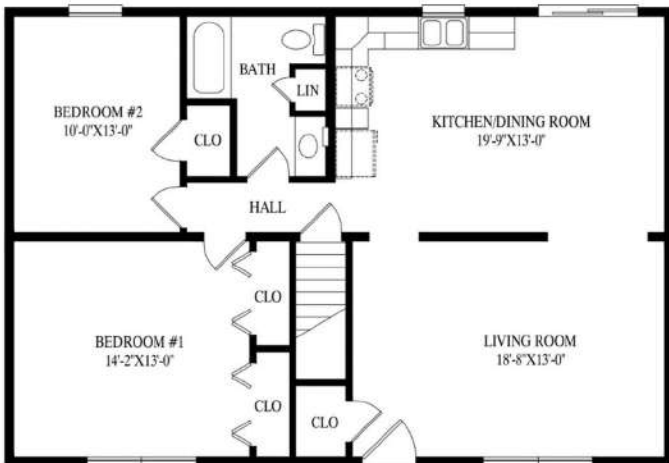

Oakwood Ranch
27'-6" x 40'

*Steps, Decks and/or Porches are Optional

1100 Total SF

\$139,397 Delivered and Set

*Revised 9/12/2022 Prices subject to change without notice

*Includes house, delivery, crane, lally columns and shingle roof